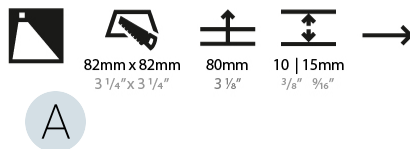

1. To build a product code in our configurator select the specify button on the base model # product page
2. To build a manual product code on this datasheet choose from the options listed below in blue font and add the suffix to the base model #

GENERAL

Series: Delight
Subseries: Delight Gooo!
Brand: Prolicht
Division: Architectural
Mounting Type: Recessed
Mounting Location: Wall
Subcategory: Step Light

PHYSICAL

Shape: Square
Length (mm): 90
Length (in): 3 9/16
Height (mm): 90
Depth (mm): 72
Height (in): 3 9/16
Depth (in): 2 13/16
Min. Recessing Depth (mm): 15
Min. Recessing Depth (in): 9/16
Light Distribution: Asymmetric
Weight (kg): 0.3
Weight (lbs): 0.66
Fixture Finish: SSR / BKV / CWI / CRY / HAB / UFT / ITA / RUA / FTG / MYG / LOD / PUS / FRO / FUP / KIA / POP / BLS / SPG / MEY / GOH / GUM / CHC / COM / ABZ / JAG / OBR / MOS / ROR
Fixture Material: Aluminum

ELECTRICAL

Lamp Type: LED (Zhaga Standard)
Input Wattage (W): 2.2
Total Output Wattage (W): 2
Dimming: Non-Dimming / Phase Dimming (120Vac only) / 0-10V Dimming
Driver Included: No
Driver Location: Remote
Driver Type: Constant Current - Universal
Driver Class: Class 2
Input Voltage (V): 120 - 277
Constant Current (MA): 700

LED

Number of LEDs: 1
Color Temperature (°K): 2700 / 3000 / 4000
Max. Delivered Lumen (lm): 50
CRI: >90 CRI
Lamp Life (hrs): 50000

OPTICAL

RATINGS AND CERTIFICATIONS

Certified By: Certified for North American Standards
IP rating: IP20