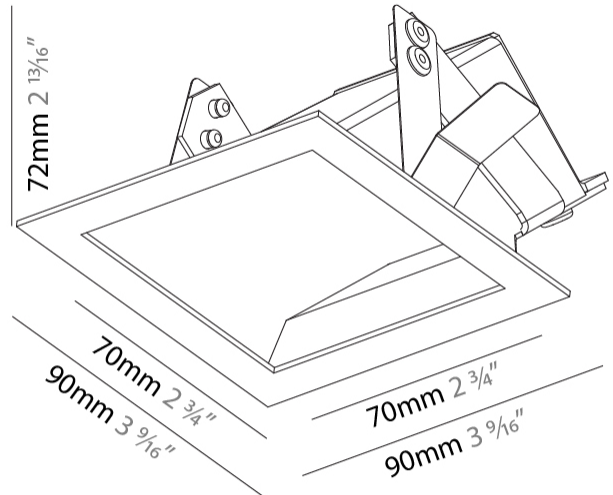

1. To build a product code in our configurator select the specify button on the base model # product page
2. To build a manual product code on this datasheet choose from the options listed below in blue font and add the suffix to the base model #

GENERAL

Series: Delight
Subseries: Delight Gooo!
Brand: Prolicht
Division: Architectural
Mounting Type: Recessed
Mounting Location: Wall
Subcategory: Step Light

PHYSICAL

Shape: Square
Length (mm): 90
Length (in): 3 9/16
Height (mm): 90
Depth (mm): 72
Height (in): 3 9/16
Depth (in): 2 13/16
Min. Recessing Depth (mm): 15
Min. Recessing Depth (in): 9/16
Light Distribution: Asymmetric
Weight (kg): 0.3
Weight (lbs): 0.66
Fixture Finish: SSR / BKV / CWI / CRY / HAB / UFT / ITA / RUA / FTG / MYG / LOD / PUS / FRO / FUP / KIA / POP / BLS / SPG / MEY / GOH / GUM / CHC / COM / ABZ / JAG / OBR / MOS / ROR
Fixture Material: Aluminum

ELECTRICAL

Lamp Type: LED (Zhaga Standard)
Input Wattage (W): 2.2
Total Output Wattage (W): 2
Dimming: Non-Dimming / Phase Dimming (120Vac only) / 0-10V Dimming
Driver Included: No
Driver Location: Remote
Driver Type: Constant Current - Universal
Driver Class: Class 2
Input Voltage (V): 120 - 277
Constant Current (MA): 700

LED

Number of LEDs: 1
Color Temperature (°K): 2700 / 3000 / 4000
Max. Delivered Lumen (lm): 50
CRI: >90 CRI
Lamp Life (hrs): 50000

OPTICAL

RATINGS AND CERTIFICATIONS

Certified By: Certified for North American Standards
IP rating: IP20