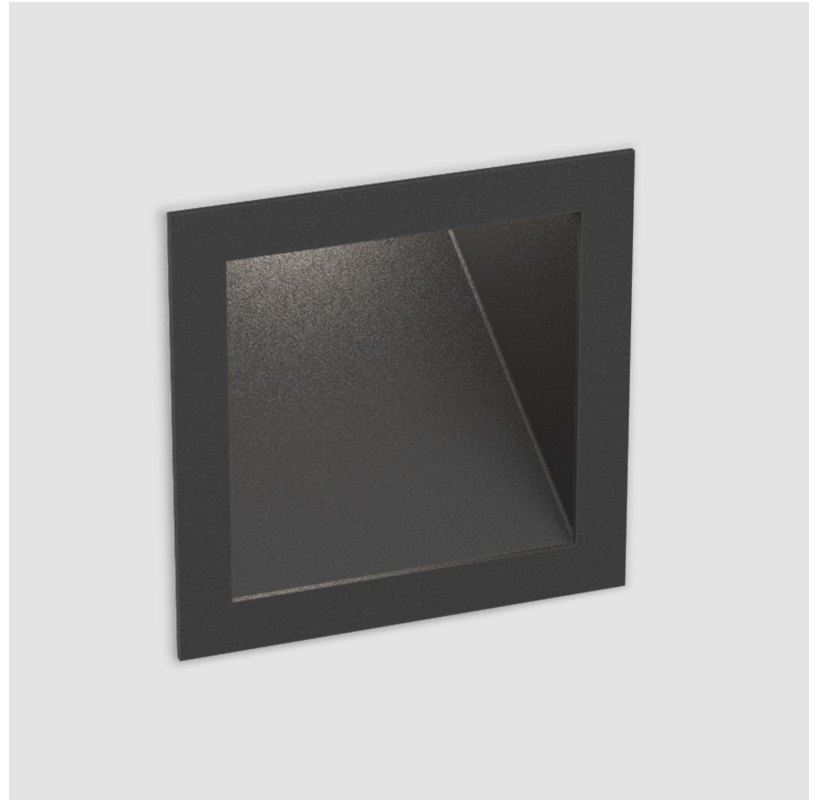

1. To build a product code in our configurator select the specify button on the base model # product page
2. To build a manual product code on this datasheet choose from the options listed below in blue font and add the suffix to the base model #

GENERAL

Series: Delight
Subseries: Delight Gooo!
Brand: Prolicht
Division: Architectural
Mounting Type: Recessed
Mounting Location: Wall
Subcategory: Step Light

PHYSICAL

Shape: Square
Length (mm): 90
Length (in): 3 9/16
Height (mm): 90
Depth (mm): 72
Height (in): 3 9/16
Depth (in): 2 13/16
Min. Recessing Depth (mm): 15
Min. Recessing Depth (in): 9/16
Light Distribution: Asymmetric
Weight (kg): 0.3
Weight (lbs): 0.66
Fixture Finish: SSR / BKV / CWI / CRY / HAB / UFT / ITA / RUA / FTG / MYG / LOD / PUS / FRO / FUP / KIA / POP / BLS / SPG / MEY / GOH / GUM / CHC / COM / ABZ / JAG / OBR / MOS / ROR
Fixture Material: Aluminum

ELECTRICAL

Lamp Type: LED (Zhaga Standard)
Input Wattage (W): 2.2
Total Output Wattage (W): 2
Dimming: Non-Dimming / Phase Dimming (120Vac only) / 0-10V Dimming
Driver Included: No
Driver Location: Remote
Driver Type: Constant Current - Universal
Driver Class: Class 2
Input Voltage (V): 120 - 277
Constant Current (MA): 700

LED

Number of LEDs: 1
Color Temperature (°K): 2700 / 3000 / 4000
Max. Delivered Lumen (lm): 50
CRI: >90 CRI
Lamp Life (hrs): 50000

OPTICAL

RATINGS AND CERTIFICATIONS

Certified By: Certified for North American Standards
IP rating: IP20